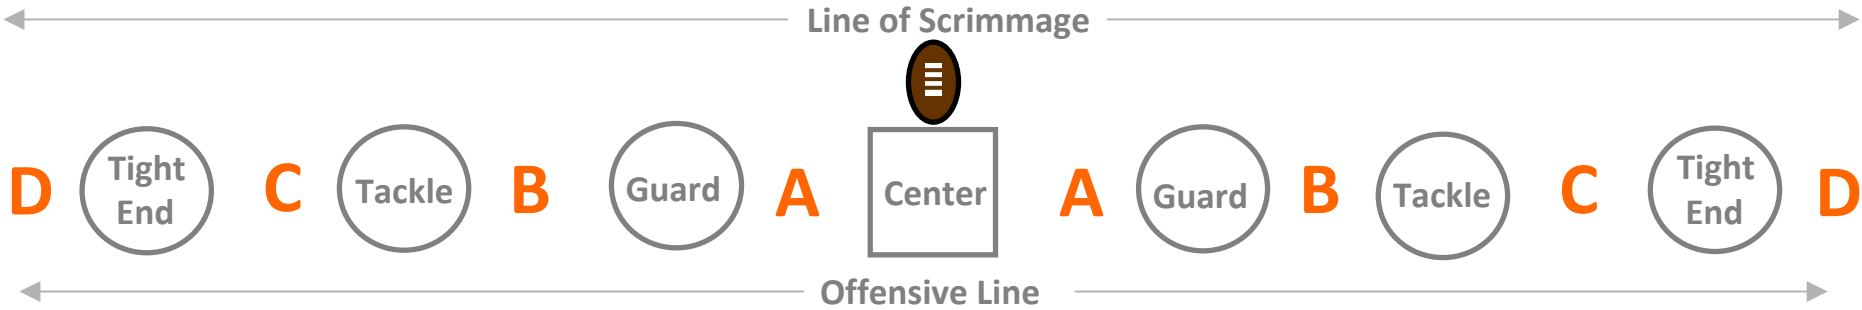

# THE GAPS

## THE GAPS

**A Gap** = Between Center & Guard

**B Gap** = Between Guard & Tackle

**C Gap** = Between Tackle & Tight End

**D Gap** = Outside the Tight End